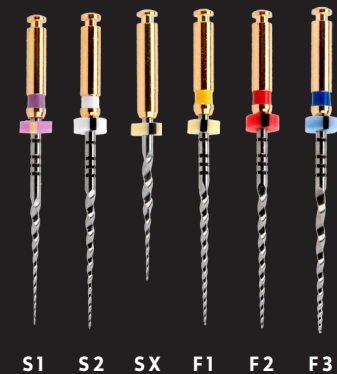

### Matching Points

Matching gutta-percha and paper points compliment EdgeTaper™ for a perfect fill.

**EDGE TAPER PLATINUM™**  
Heat-treated FireWire™ NiTi for Strength & Flexibility

**EDGE TAPER™**  
Non Heat-treated for Traditional Taper Feel.

AMAZINGLY HALF THE COST

**\$24.95**  
per 6 pack

HEAT-TREATED FIREWIRE™ NiTi

**EDGE TAPER PLATINUM™**

NON HEAT-TREATED NiTi

**EDGE TAPER™**

**EDGEENDO®**

All the quality. Half the Cost.